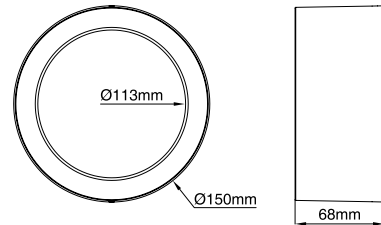

### Technical Parameters

Light Source	Samsung SMD LED
Power	12W
CCT	3000K, 4000K, 5000K, 5700K
Lumen	996-1140lm
CRI	≥80
Input Voltage	AC200-240V 50Hz
Beam Angle	100°
Finishing Color	White
Dimension	Ø150*68mm
Power Factor	≥0.9
Lifespan	50000h
IP Rating	IP54
Driver	Standard/Dimmable
Dimming	Triac Dimmers
Mounting	Surface Mounting
Operating Temperature	-20°C~+45°C

### Dimension

### Photometric Diagram