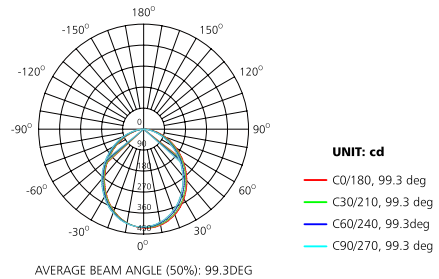

Polar Diagram